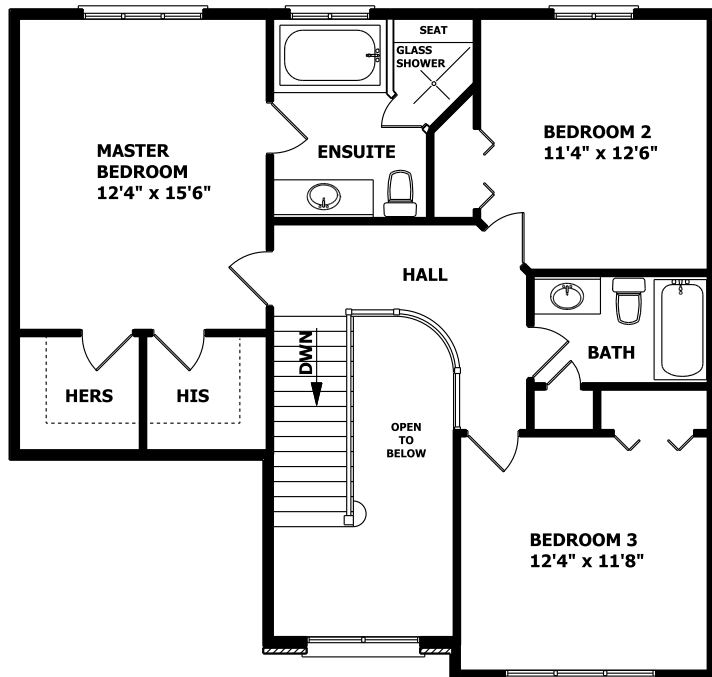

**THE SIMCOE
1ST FLOOR PLAN**

GROSS FLOOR AREA : 1210 SQ.FT.

**THE SIMCOE
2ND FLOOR PLAN**

GROSS FLOOR AREA : 875 SQ.FT.