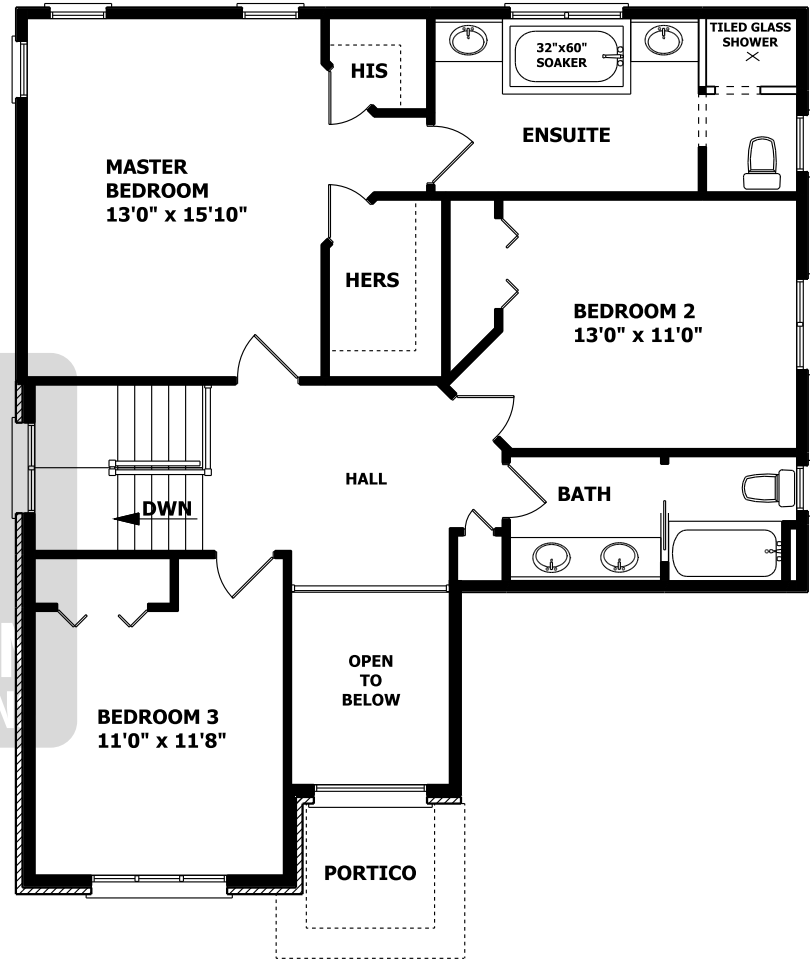

1ST FLOOR PLAN

GROSS FLOOR AREA : 1269 SQ.FT.

2ND FLOOR PLAN

GROSS FLOOR AREA : 1009 SQ.FT.