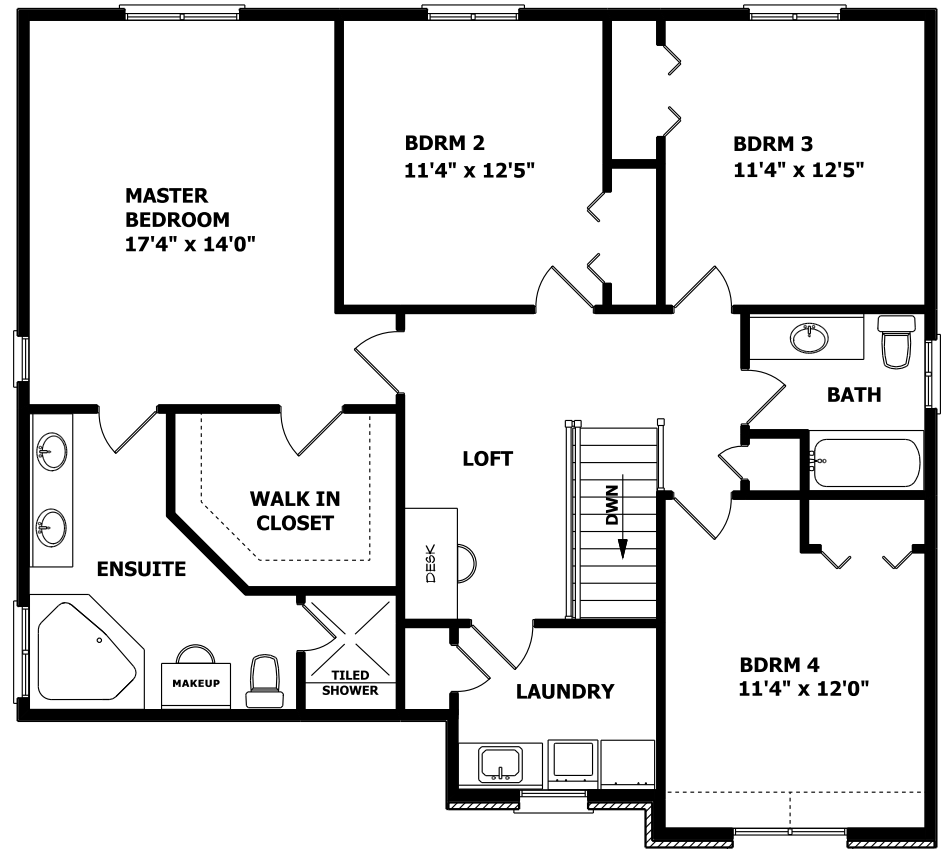

THE HUDSON
1ST FLOOR PLAN
 GROSS FLOOR AREA : 1176 SQ.FT.

THE HUDSON
2ND FLOOR PLAN
 GROSS FLOOR AREA : 1343 SQ.FT.